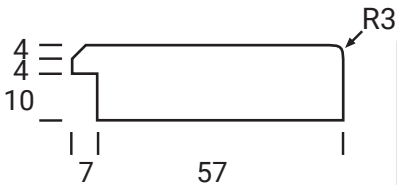

DERWENT ARCH

Platinum Series

Frame Only Door

Door
Min H = 227mm Min W = 158mm

Tall Door

Tall Door

Lattice Door
4, 6, 8 or 10 lites

Edge Profile

Max door H = 2400mm
Min H with rail = 500mm
Compulsory rail over 1550mm

Glass Door Profile

Drawer Bank
Min H = 163mm

Individual Drawers
Min H = 227mm

Split Rail Drawers
Min H = 194mm

Not available in Gloss