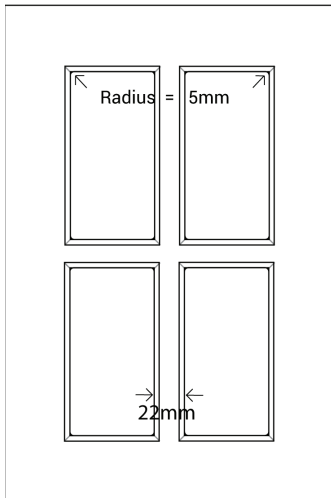

DERWENT ARCH

Platinum Series

Frame Only Door

Door
Min H = 227mm Min W = 158mm

Tall Door

Tall Door

Lattice Door
4, 6, 8 or 10 lites

Edge Profile

Max door H = 2400mm
Min H with rail = 500mm
Compulsory rail over 1550mm

Glass Door Profile

Drawer Bank
Min H = 163mm

Individual Drawers
Min H = 227mm

Split Rail Drawers
Min H = 194mm

Not available in Gloss